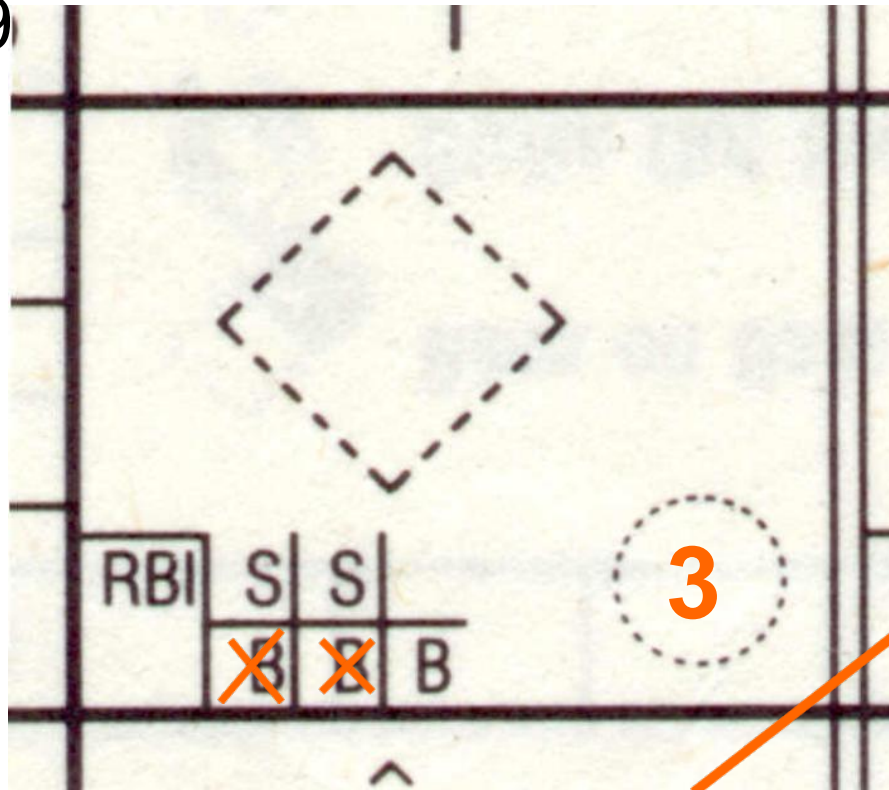

#6

#19

#19

#19

#19

#19

Mets

			HOME	VISITORS	FIELD					DATE	TIME START	FINISH								
No.	LINE UP	POS	1	2	3	4	5	6	7	8	9									
12	Abe Allen		1																	
6	Bob Boone																			
19	Cara Cooper		2																	
14	Don Dexter		3																	
3	Ed Ellis 1																			
11	Frank Fat																			
4	Gina George																			
9	Harry Harris																			
5	Ian Ingram																			
10																				
11																				
			10																	
TOTALS			RUNS	H	E	LOB														
2	Jerry Jones		<div style="display: flex; justify-content: space-between;"> <div> <p>Base on Balls</p> <p>Strike Out Swinging</p> <p>Error on Short Stop</p> </div> <div> <p>Typical Scoring Examples</p> <p>Single 2B Double, etc</p> <p>Ground Out 2B to 1st</p> <p>Sacrifice Fly to Right</p> </div> <div> <p>Fly Out to Center</p> <p>Stealer Stays</p> <p>Fielders Choice</p> <p>Forced Runner</p> </div> </div>																	
13	Ken Kool		<div style="display: flex; justify-content: space-between;"> <div> <p>Ed Ellis</p> </div> <div> <p>FIELD POSITIONS</p>  </div> <div> <p>PITCHERS</p> <p>W L</p> <p>IP</p> <p>ER</p> <p>H</p> <p>BB</p> </div> </div>																	
20	Larry Lee																			