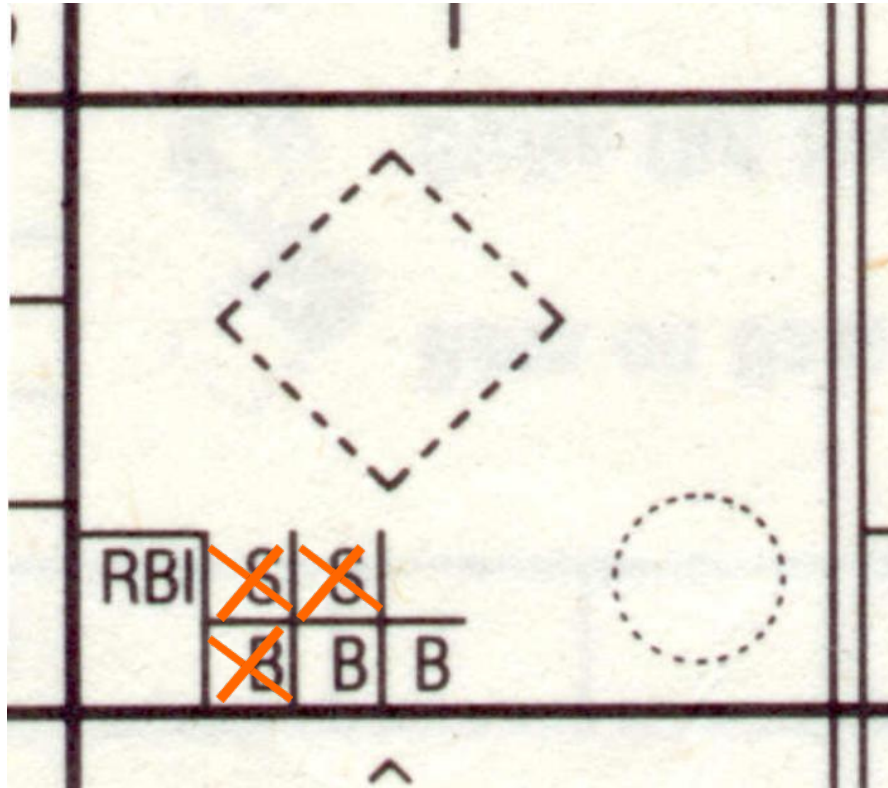

#11

#11

#4

#4

#4

#4

Mets

		HOME	VISITORS	FIELD	DATE	TIME START	FINISH				
No.	LINE UP	POS	1	2	3	4	5	6	7	8	9
12	Abe Allen		1	1	1						
6	Bob Boone			2	2						
19	Cara Cooper		2	3	3						
14	Don Dexter		3	1	1						
3	Ed Ellis 1		1	3	3						
11	Frank Fat			2	2						
4	Gina George			1	1						
9	Harry Harris			2	2						
5	Ian Ingram			1	1						
10											
11											
			10	9/19							
TOTALS		RUNS									
		H	E	LOB							
ON THE BENCH											
<ul style="list-style-type: none"> Base on Balls Strike Out Swinging Error on Short Stop 		<ul style="list-style-type: none"> Typical Scoring Examples Single 2B Double, etc Ground Out 2B to 1st Sacrifice Fly to Right 		<ul style="list-style-type: none"> Fly Out to Center Stealer Score Fielders Choice Forced Runner 		FIELD POSITIONS 		PITCHERS INL INP IP R ER H BB HB			