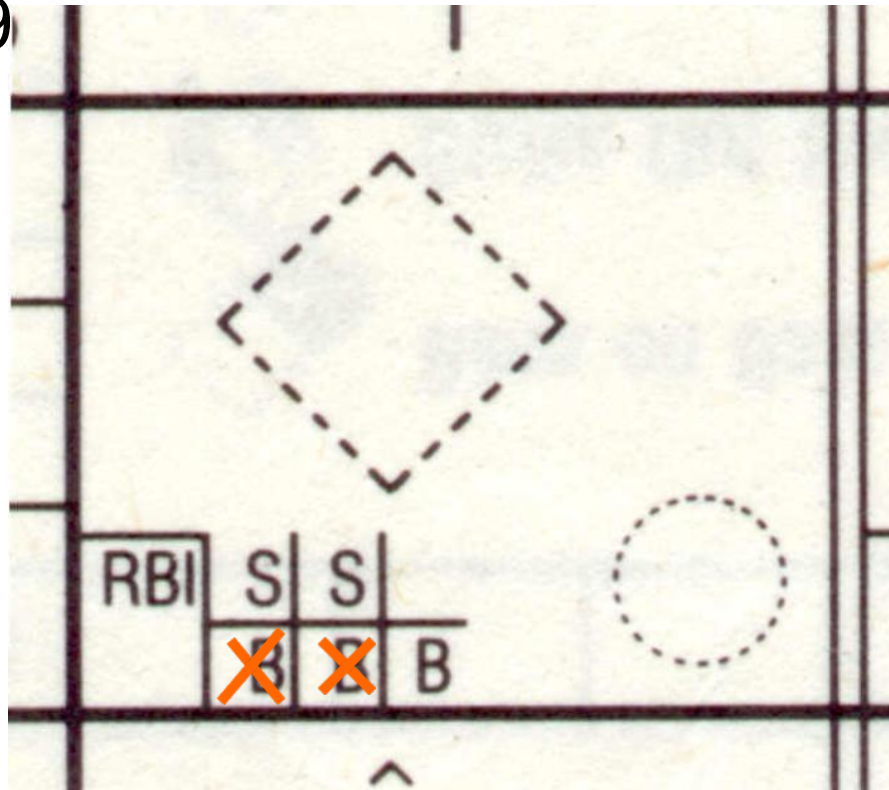

#6

#19

#19

#19

#19

#19

Mets

			HOME	VISITORS	FIELD					DATE	TIME START	FINISH								
No.	LINE UP	POS	1	2	3	4	5	6	7	8	9									
12	Abe Allen		1																	
6	Bob Boone																			
19	Cara Cooper		2																	
14	Don Dexter		3																	
3	Ed Ellis 1																			
11	Frank Fat																			
4	Gina George																			
9	Harry Harris																			
5	Ian Ingram																			
10																				
11																				
			10																	
TOTALS			RUNS	H	E	LOB														
2	Jerry Jones		<div style="display: flex; justify-content: space-between;"> <div> <p>Base on Balls</p> <p>Strike Out Swinging</p> <p>Error on Short Stop</p> </div> <div> <p>Typical Scoring Examples</p> <p>Single 2B Double, etc</p> <p>Ground Out 2B to 1st</p> <p>Sacrifice Fly to Right</p> </div> <div> <p>Fly Out to Center</p> <p>Stealer Stays</p> <p>Fielders Choice</p> <p>Forced Runner</p> </div> </div>																	
13	Ken Kool		<div style="display: flex; justify-content: space-between;"> <div> <p>Ed Ellis</p> </div> <div> <p>FIELD POSITIONS</p>  </div> <div> <p>PITCHERS</p> <p>W L</p> <p>IP</p> <p>ER</p> <p>H</p> <p>BB</p> </div> </div>																	
20	Larry Lee																			