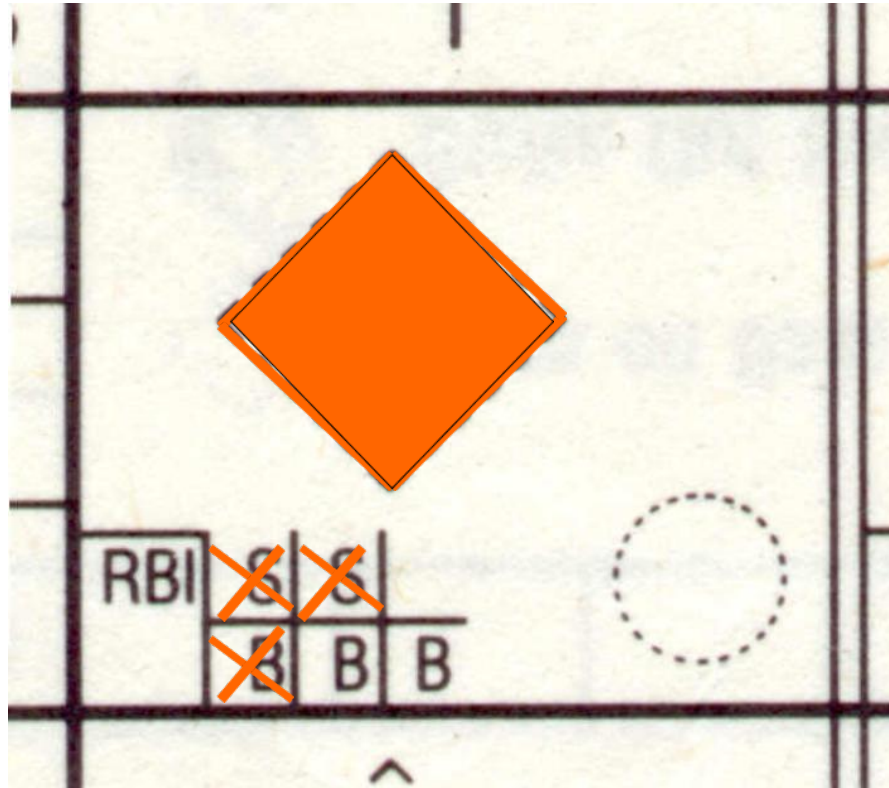

#11

#11

#4

#4

#4

#4

Mets

		HOME	VISITORS	FIELD	DATE	TIME START	FINISH				
No.	LINE UP	POS	1	2	3	4	5	6	7	8	9
12	Abe Allen		1	1	1						
6	Bob Boone			2	2						
19	Cara Cooper		2	3	3						
14	Don Dexter		3	1	1						
3	Ed Ellis 1		1	3	3						
11	Frank Fat			2	2						
4	Gina George			1	1						
9	Harry Harris			2	2						
5	Ian Ingram			1	1						
10											
11											
			10	9/19							
TOTALS		RUNS									
		H	E	LOB							
ON THE BENCH											
<ul style="list-style-type: none"> Base on Balls Strike Out Swinging Error on Short Stop 		<ul style="list-style-type: none"> Typical Scoring Examples Single 2B Double, etc Ground Out 2B to 1st Sacrifice Fly to Right 		<ul style="list-style-type: none"> Fly Out to Center Stealer Score Fielders Choice Forced Runner 		FIELD POSITIONS 		PITCHERS INL INP IP R ER H BB HB			