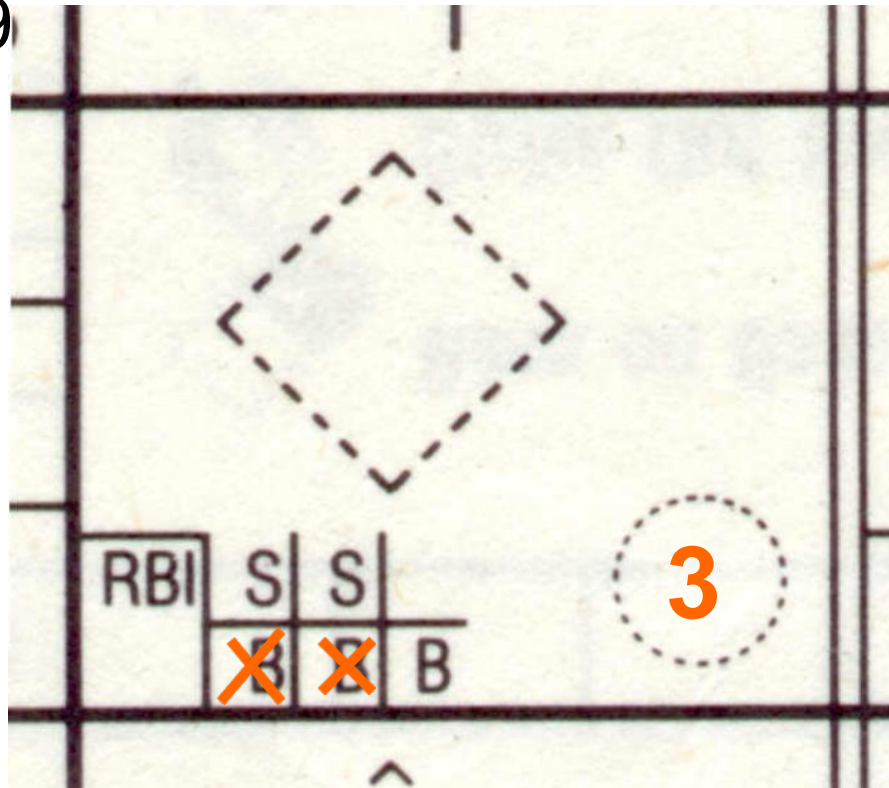

#6

#19

#19

#19

#19

#19

Mets

			HOME	VISITORS	FIELD					DATE	TIME START	FINISH								
No.	LINE UP	POS	1	2	3	4	5	6	7	8	9									
12	Abe Allen		1																	
6	Bob Boone																			
19	Cara Cooper		2																	
14	Don Dexter		3																	
3	Ed Ellis 1																			
11	Frank Fat																			
4	Gina George																			
9	Harry Harris																			
5	Ian Ingram																			
10																				
11																				
			10																	
TOTALS			RUNS	H	E	LOB														
2	Jerry Jones		<div style="display: flex; justify-content: space-between;"> <div> <p>Base on Balls</p> <p>Strike Out Swinging</p> <p>Error on Short Stop</p> </div> <div> <p>Typical Scoring Examples</p> <p>Single 2B Double, etc</p> <p>Ground Out 2B to 1st</p> <p>Sacrifice Fly to Right</p> </div> <div> <p>Fly Out to Center</p> <p>Stealer Stays</p> <p>Fielders Choice</p> <p>Forced Runner</p> </div> </div>																	
13	Ken Kool		<div style="display: flex; justify-content: space-between;"> <div> <p>Ed Ellis</p> </div> <div> <p>FIELD POSITIONS</p>  </div> <div> <p>PITCHERS</p> <p>W L</p> <p>IP</p> <p>ER</p> <p>H</p> <p>BB</p> </div> </div>																	
20	Larry Lee																			